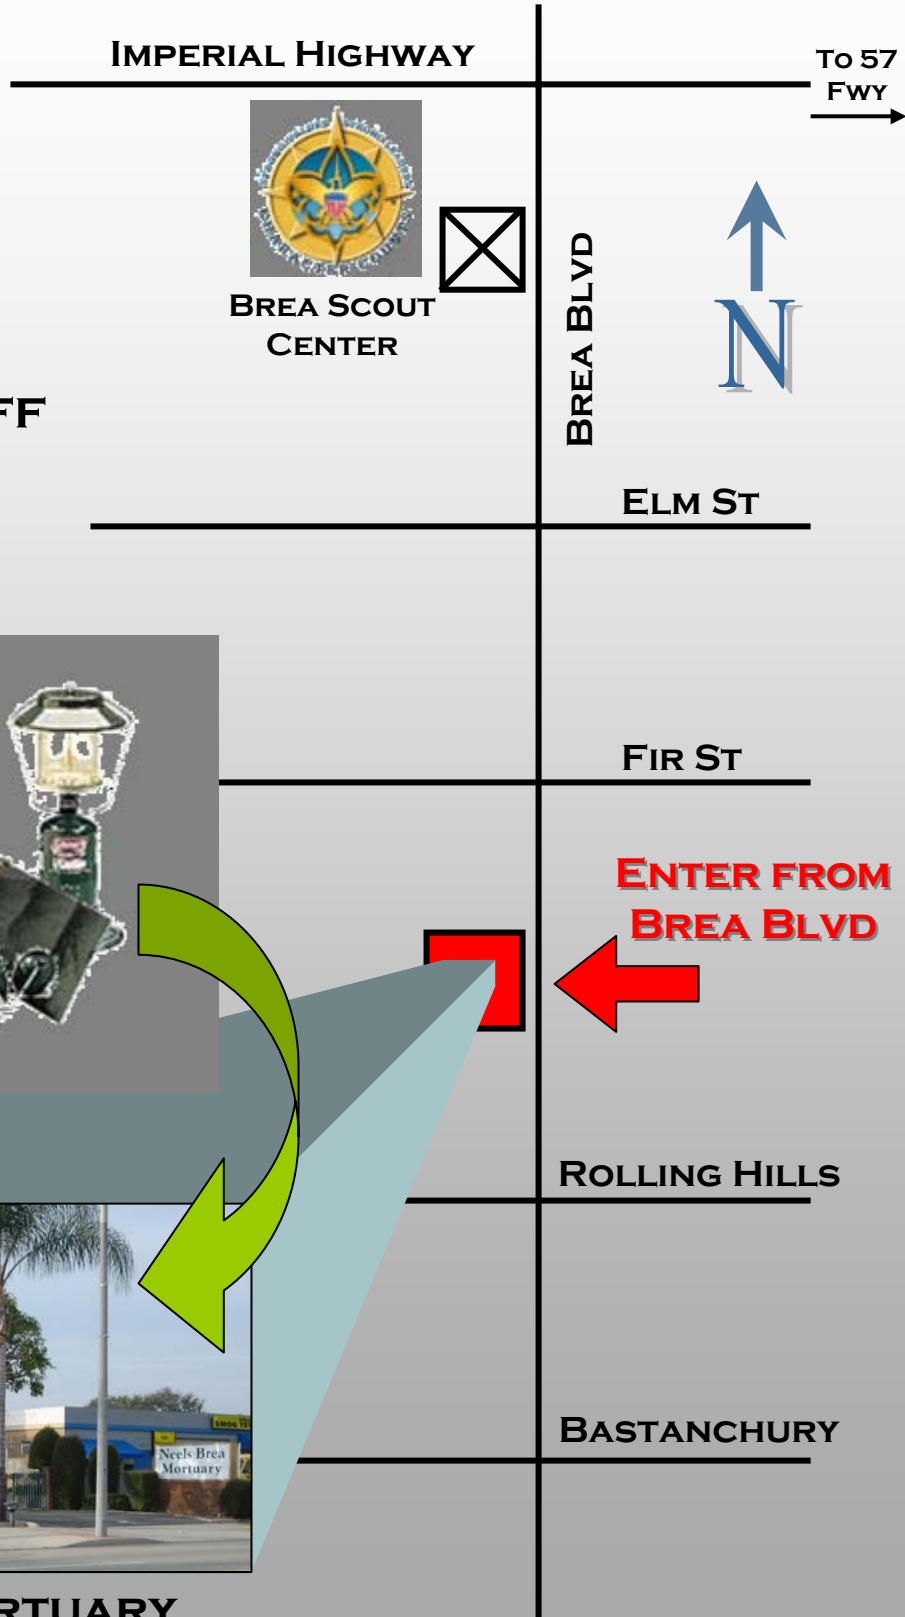

# TROOP 801 GEAR STORAGE

## AT NEELS BREA MORTUARY

- GEAR PULLS
- STORAGE
- GEAR DROP OFF

BREA SCOUT  
CENTER

NEELS BREA MORTUARY

835 S. BREA BLVD